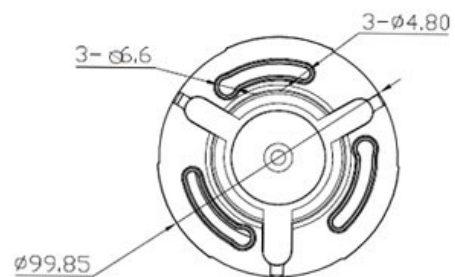

# CP- VCG-D13L2

1.3 MP HDCVI IR Dome Camera - 20 Mtr.

### Main Features

- 1/2.9" 1.3MP HQIS Pro Image Sensor
- 25/30fps@1.3MP
- Day/Night(ICR), AWB, AGC, BLC
- 3.6mm Lens
- IR Range of 20 Mtr.

## 1.3 MP HDCVI IR Dome Camera - 20 Mtr.

### Specification

1/2.9" 1.3 MP HQIS Pro Image Sensor  
Color (0.1Lux), White and Black (0Lux IR LED On)  
PAL:1/50~1/100000s NTSC:1/30~1/10000S  
Auto  
3.6mm  
Auto  
Auto  
>52dB (AGC OFF/BW OFF)  
1.3MP@25 fps  
1.0Vp-p75Ω  
Supports  
IR Range of 20 Mtr.  
24  
-10°C~+50°C  
DC12V  
0.4W(2.5W after IR LED Powered on)  
99.85mm x 99.85mm x 69.80mm  
0.15 kG.